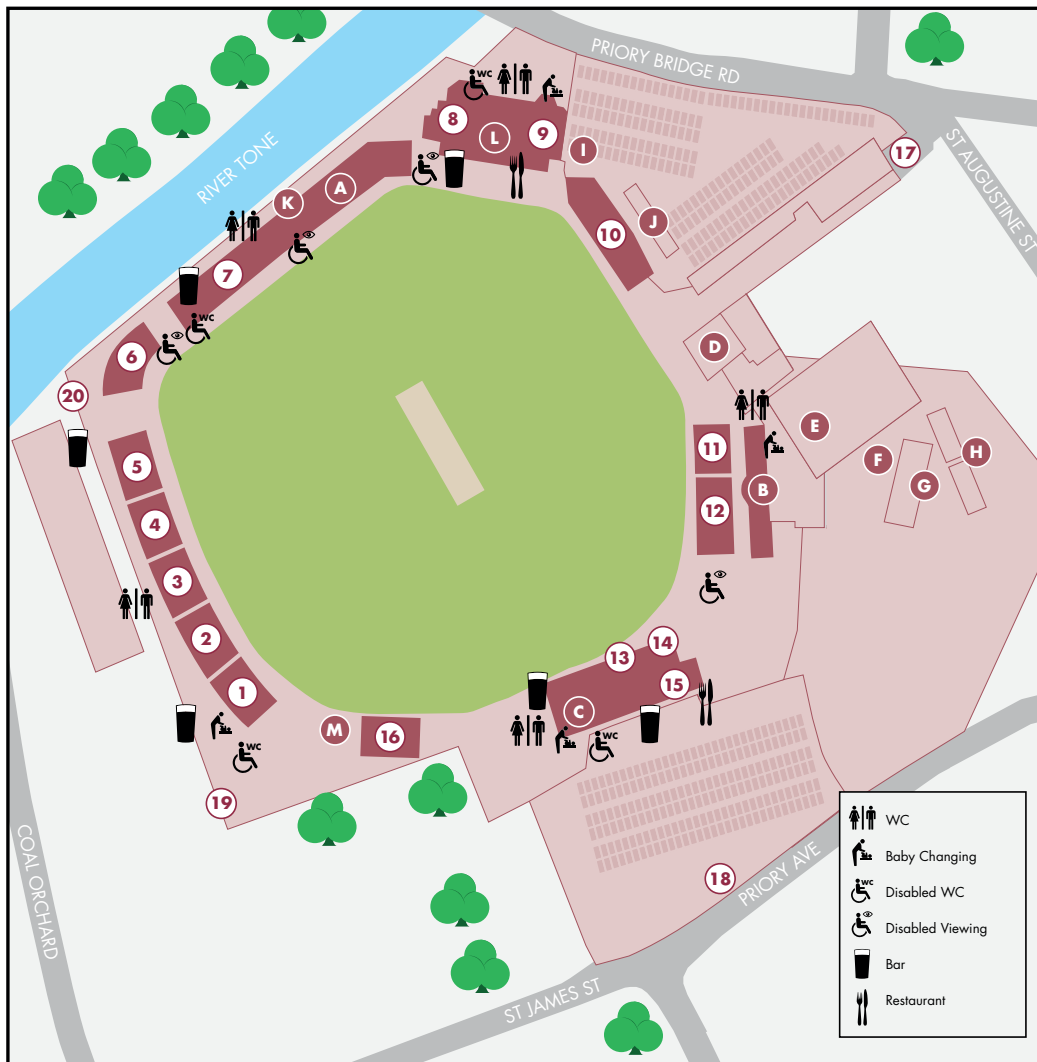

Somerset County Cricket Club

The Cooper Associates County Ground, Taunton

- 1** Somerset Stand Block 1
 - 2** Somerset Stand Block 2
 - 3** Somerset Stand Block 3
 - 4** Somerset Stand Block 4
 - 5** Somerset Stand Block 5
 - 6** Marcus Trescothick Stand
 - 7** Sir Ian Botham Stand
 - 8** The County Room (Ground Floor)
 - 9** The Long Room (First Floor)
 - 10** Scoreboard Stand
 - 11** Ondaatje Family Stand
 - 12** Ondaatje Non-Alcohol Stand
 - 13** Somerset Pavilion Seating areas (Ground floor)
 - 14** The 1875 Club
 - 15** Somerset Pavilion Seating areas (Second floor)
 - 16** Gimblett's Hill & Legends Square
 - 17** Priors Bridge Road Gate
 - 18** St James Street Gate
 - 19** Brian Rose Gate
 - 20** Joel Garner Gates (Exit Only)
-
- A** Sir Ian Botham Suites
 - B** Ondaatje Pavilion Suites
 - C** Somerset Pavilion Suites
 - D** Ticket Office / Reception / Andy Caddick Pavilion
 - E** Indoor School / Somerset Cricket Board
 - F** Somerset County Sports Shop
 - G** Somerset Cricket Museum
 - H** Millichamp & Hall (bat manufacturers)
 - I** Memorial Garden
 - J** Outside Edge Refreshments
 - K** Fish & Chip Bar
 - L** County Room – Main Restaurant & Bar
 - M** Big Screen / Scoreboard